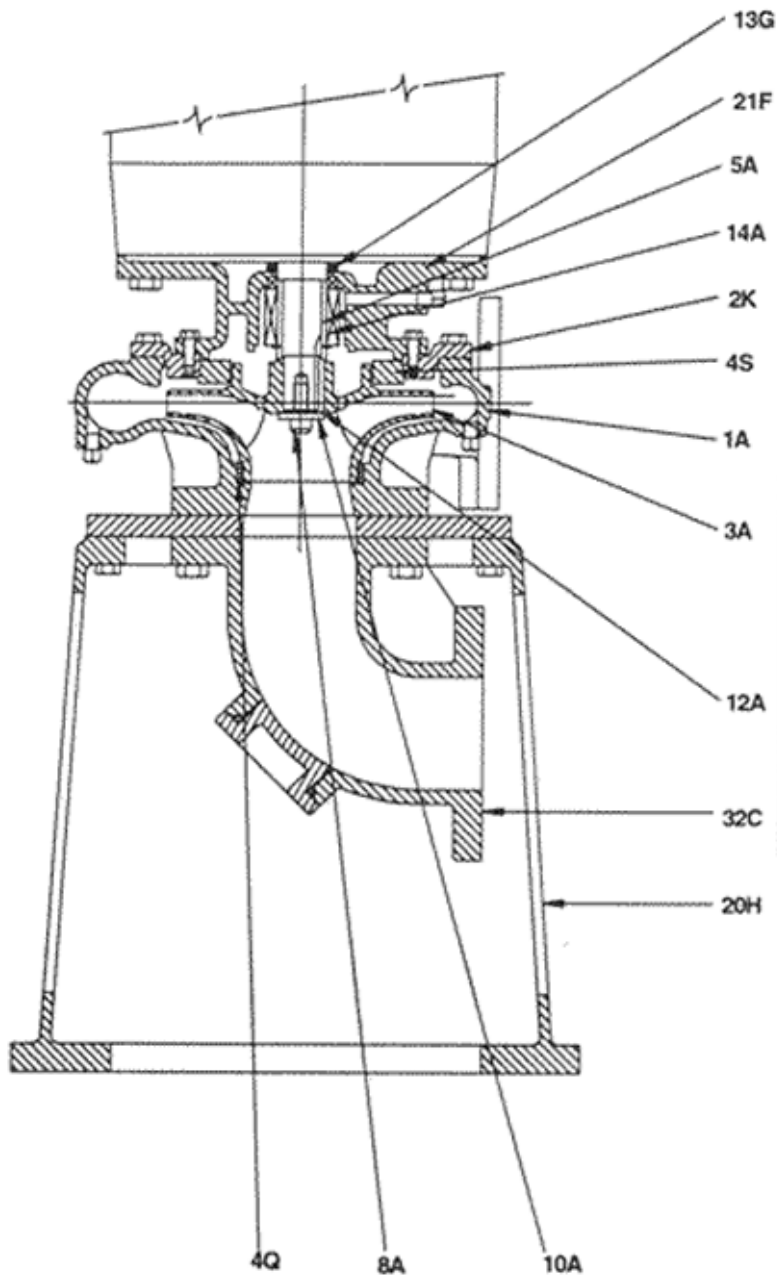

PACO LCV Cross Section

ITEM	PART DESCRIPTION
1A	VOLUTE
2H	HAND HOLE COVER (NOT SHOWN)
2K	BACKPLATE
3A	IMPELLER
4Q	SUCTION COVER WEAR RING
4S	IMPELLER WEAR RING
5A	SLEEVE
8A	IMPELLER SCREW
10A	IMPELLER WASHER
12A	KEY
13G	SLINGER
14A	SINGLE MECHANICAL SEAL ASSEMBLY
20H	STAND
21F	PEDESTAL BRACKET
32C	ELBOW WITH CLEAN OUT PORT